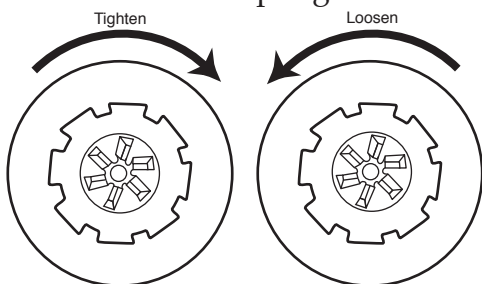

CAUTION:
NEVER PLACE
BLADE
ASSEMBLY ON
BASE UNLESS
ASSEMBLED TO JAR

026830
Caution Label

WARING
COMMERCIAL

Europe NuBlend Blenders

BB180PE

Eastman container

BB180SE

stainless steel container

503408
Blending Assembly

027097
Coupling

032453
Coupling
(on units after 10/25/2013)

Jar Upside Down with Jar Bottom Facing You

Graphic By: Sandra A. Montysko

Revised January 3, 2018 Approved 1/3/18

Page 1 of 4