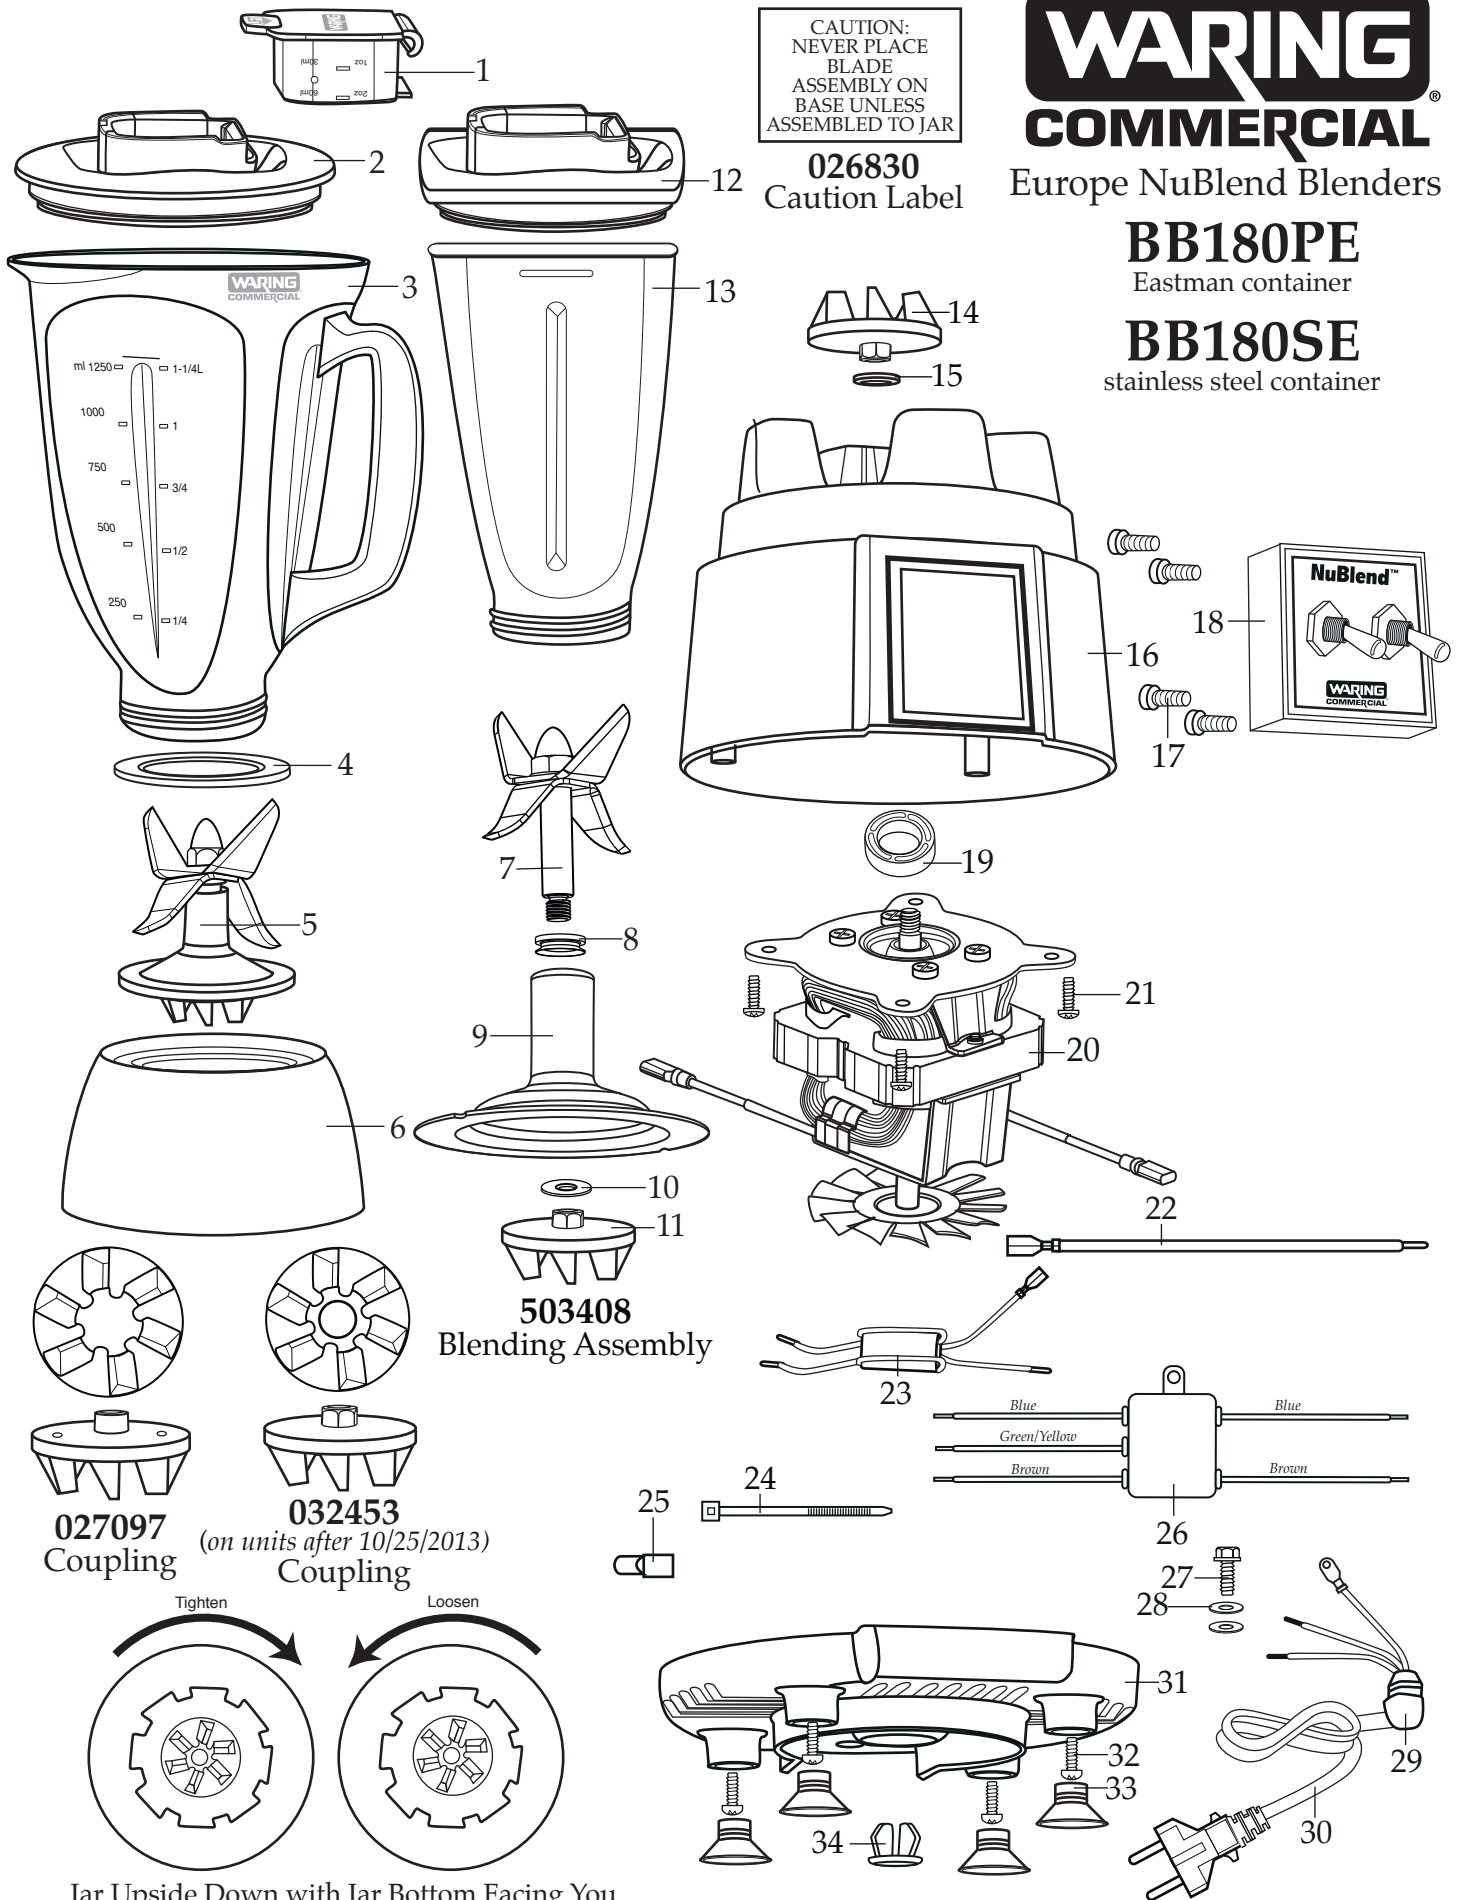

CAUTION:
NEVER PLACE
BLADE
ASSEMBLY ON
BASE UNLESS
ASSEMBLED TO JAR

026830
Caution Label

WARING
COMMERCIAL

Europe NuBlend Blenders

BB180PE

Eastman container

BB180SE

stainless steel container

503408
Blending Assembly